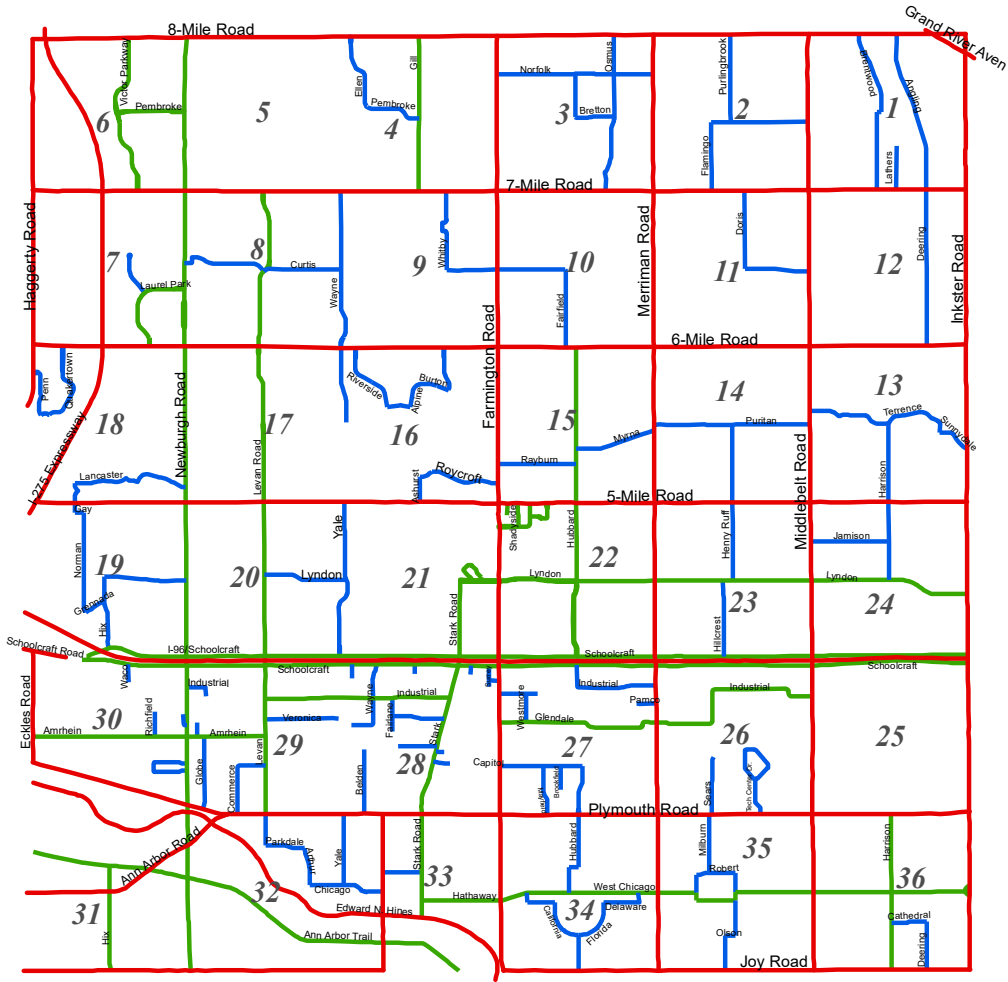

Snow & Ice Control

— WAYNE COUNTY
MAINTAINED ROADS

— LIVONIA
24/7 ROUTE

— LIVONIA
WEEKDAY
ROUTE