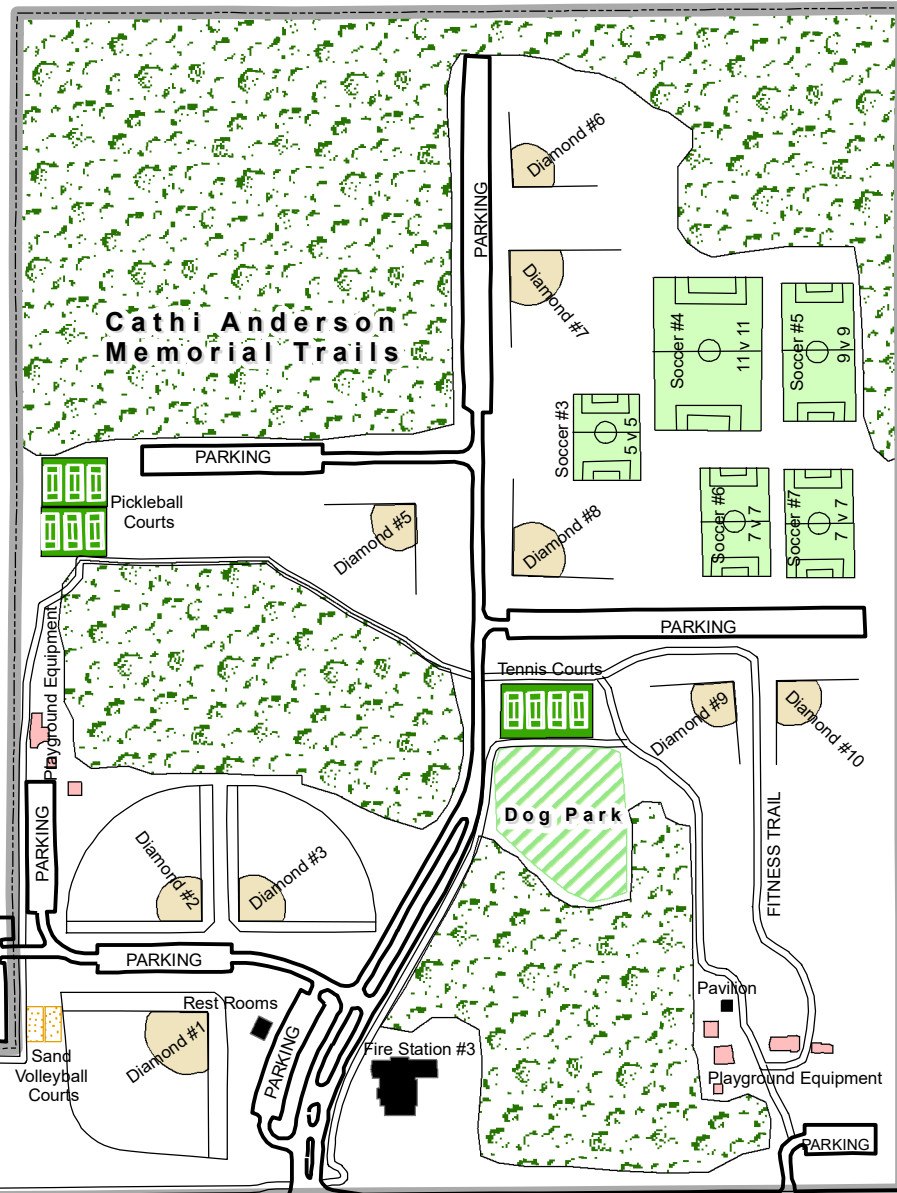

# BICENTENNIAL PARK

Locator Map

*Fox Creek Municipal Golf Course*

7-MILE ROAD